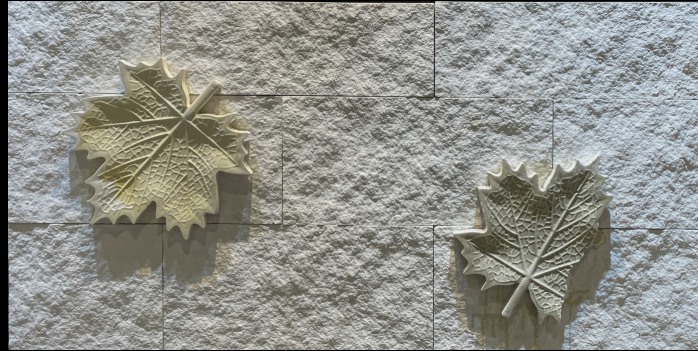

ZS

ZEN STONE

ZEN STONE

WORLD CLASS FAUX STONE FOR
EXTERIOR & INTERIOR WALLS

WHAT IS A FAUX STONE?

A FAUX STONE IS A CASTED CONCRETE PANEL WHICH REPLICATES THE LOOK THE TEXTURE THE COLOUR SHADE OF A NATURAL STONE!

SNOW WHITE

BARK DESIGN

SIZE -11" x17"
THICKNESS -15MM

BARK GREY

BARK BROWN

SUN BEIGE

LIMESTONE DESIGN

SNOW WHITE WITH
BEIGE MAPLE LEAF