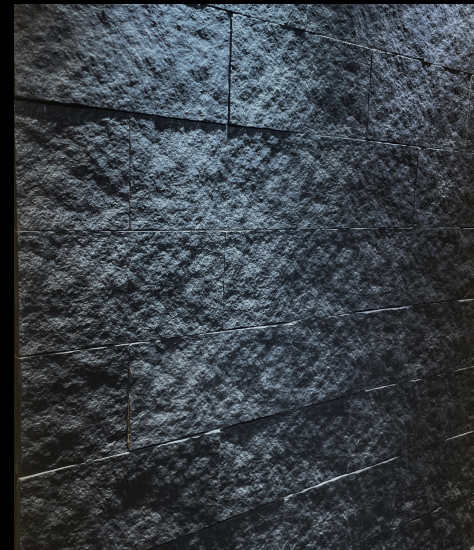

CHARCOAL BLACK