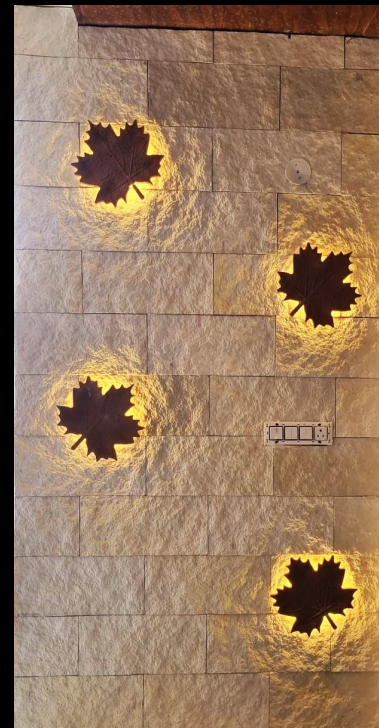

ZS

ZEN STONE

ZEN STONE

WORLD CLASS FAUX STONE FOR
EXTERIOR & INTERIOR WALLS

WHAT IS A FAUX STONE?

A FAUX STONE IS A CASTED CONCRETE PANEL WHICH REPLICATES THE LOOK THE TEXTURE THE COLOUR SHADE OF A NATURAL STONE!

SNOW WHITE

BARK DESIGN

SIZE -11" x17"
THICKNESS -15MM

BARK GREY

BARK BROWN

SUN BEIGE

LIMESTONE DESIGN

SNOW WHITE WITH
BEIGE MAPLE LEAF