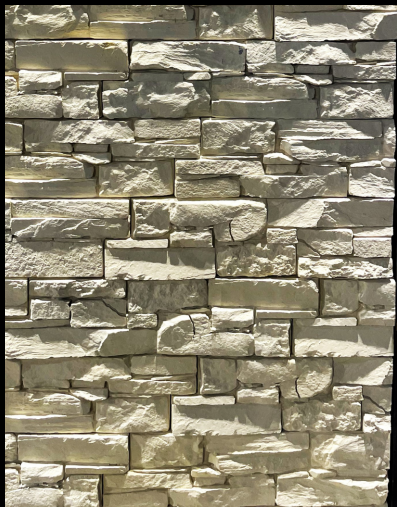

ZS

ZEN STONE

ZEN STONE

WORLD CLASS FAUX STONE FOR
EXTERIOR & INTERIOR WALLS

WHAT IS A FAUX STONE?

A FAUX STONE IS A CASTED CONCRETE PANEL WHICH REPLICATES THE LOOK THE TEXTURE THE COLOUR SHADE OF A NATURAL STONE!

BENEFITS OF A FAUX STONE

- MINIMAL ABSORPTION
- UV RESISTANT
- PERMANENT COLOURS & SHADES
- NATURAL STONE SURFACE FINISH
- STRONG & DURABLE

CULTURED STONE

SIZE - 6"X 22"

THICKNESS -25MM

OFF WHITE

PENCIL GREY

CHARCOAL GREY

SUN BEIGE

SANDY BROWN

SUN BEIGE

OFF WHITE

SUN BEIGE

LIME STONE DESIGN

SANDY BROWN