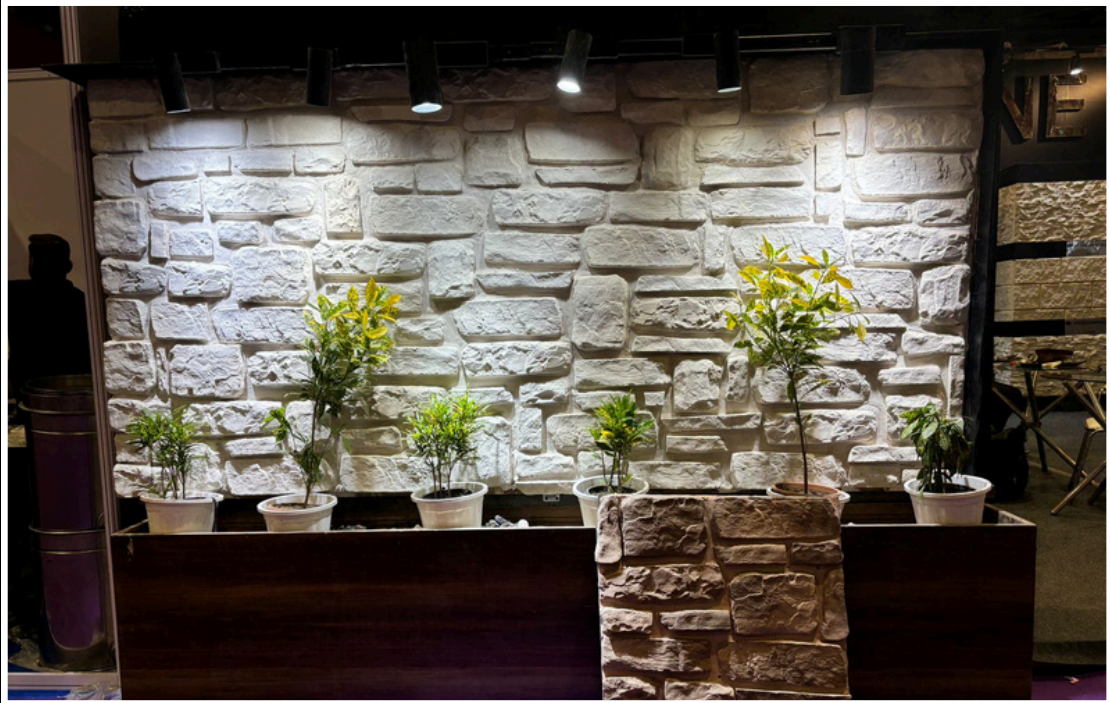

Exhibition 2024