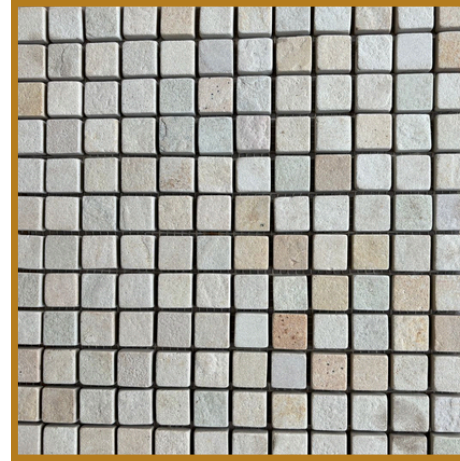

ROYAL DESERT