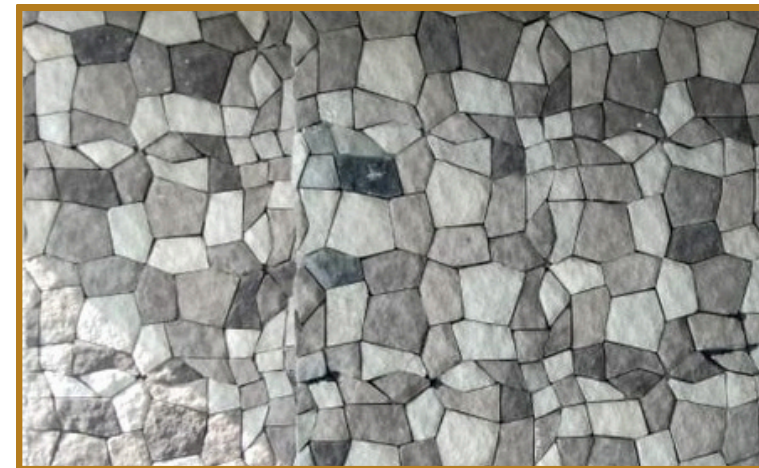

ATLANTA GREY