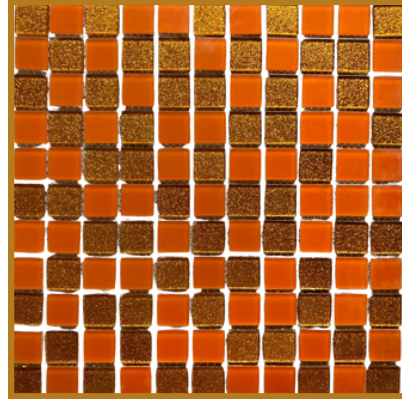

MARUTI ORANGE