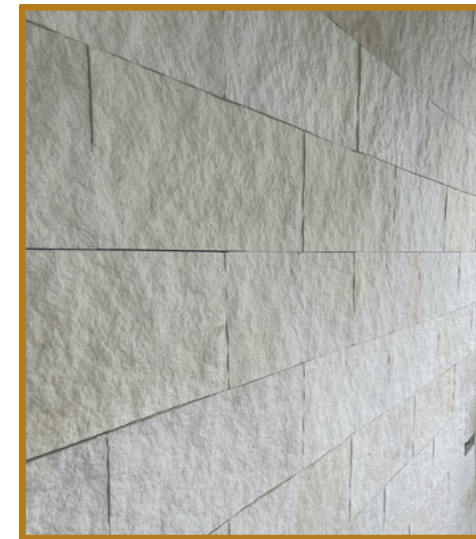

LIMESTONE PATTERN

SIZE -9" X18" THICKNESS -18MM

OFF WHITE