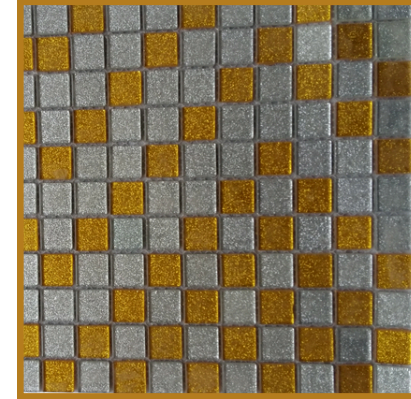

# WHAT IS A FAUX STONE?

A FAUX STONE IS A CASTED CONCRETE PANEL WHICH REPLICATES THE LOOK, THE TEXTURE, THE COLOUR SHADE OF A NATURAL STONE !

# GLASS MOSAIC

SIZE - 11" x 12" THICKNESS - 3MM

ROMA VERDE

MARUTI ORANGE

ROMA GREY

GOLDEN SILVER

BRUN CLAIR

BRUNO