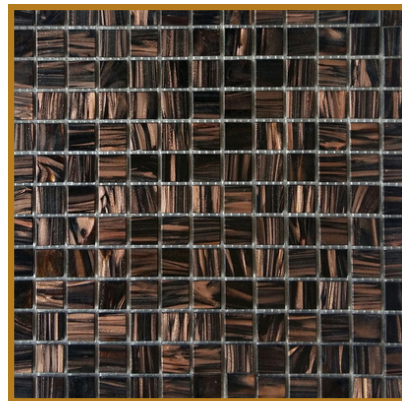

GLASS MOSAIC

SIZE - 11" x 12" THICKNESS - 3MM

BRUNO