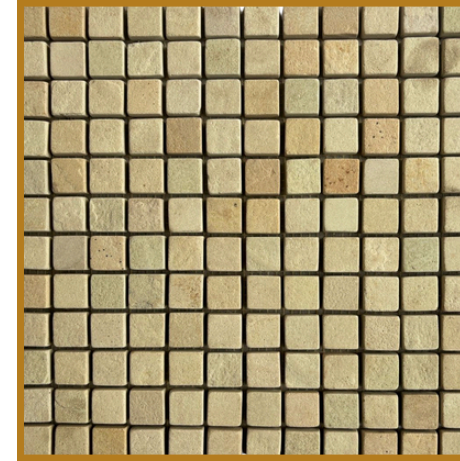

DRIFTING DUNES