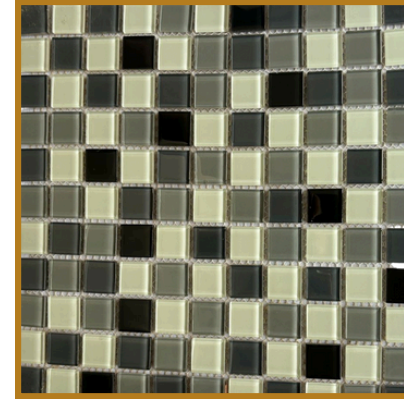

# GLASS MOSAIC

SIZE - 11" x 12" THICKNESS - 3MM

ROMA VERDE

MARUTI ORANGE

ROMA GREY

GOLDEN SILVER

BRUN CLAIR

BRUNO