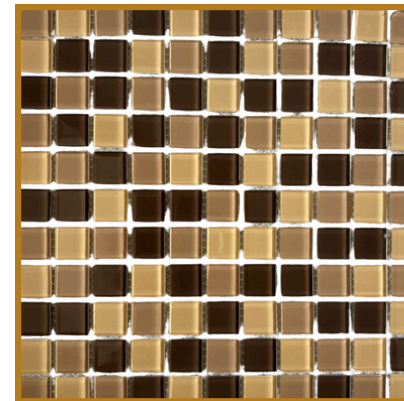

# GLASS MOSAIC

SIZE - 11" x 12" THICKNESS - 3MM

ROMA VERDE

MARUTI ORANGE

ROMA GREY

GOLDEN SILVER

BRUN CLAIR

BRUNO