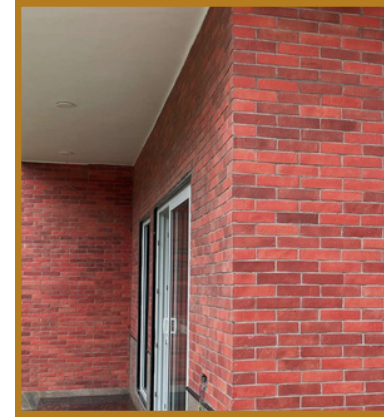

ANTIQUUE BRICKS

SIZE - 3"X9", 2'X9.5" THICKNESS - 10 TO 12MM & 13 TO 15 MM

BRIGHT RED

SNOW WHITE