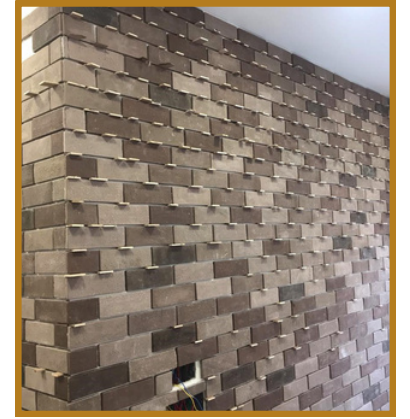

# WHAT IS A FAUX STONE?

A FAUX STONE IS A CASTED CONCRETE PANEL WHICH REPLICATES THE LOOK, THE TEXTURE, THE COLOUR SHADE OF A NATURAL STONE !

# ANTIQUUE BRICKS

SIZE - 3"X9", 2'X9.5" THICKNESS - 10 TO 12MM & 13 TO 15 MM

DUSTY RED

EARTHY BROWN

BRIGHT RED

EARTHLY BROWN

SNOW WHITE

BRIGHT RED