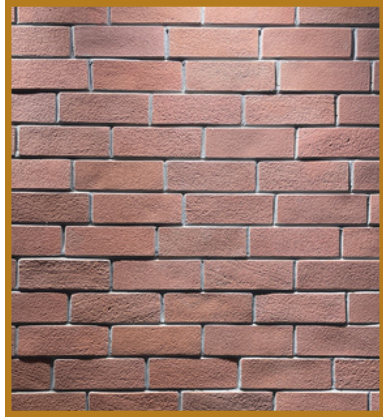

# WHAT IS A FAUX STONE?

A FAUX STONE IS A CASTED CONCRETE PANEL WHICH REPLICATES THE LOOK, THE TEXTURE, THE COLOUR SHADE OF A NATURAL STONE !

# LEDGE STONE DESIGN

SIZE - ASSORTED STONE SIZES THICKNESS -15MM to 25MM

BROWN

ROCKY GREY

MUD BROWN

RIVER STONE

# ANTIQUUE BRICKS

SIZE - 3"X9", 2'X9.5" THICKNESS - 10 TO 12MM & 13 TO 15 MM

DUSTY RED

EARTHY BROWN

BRIGHT RED

EARTHLY BROWN

SNOW WHITE

BRIGHT RED