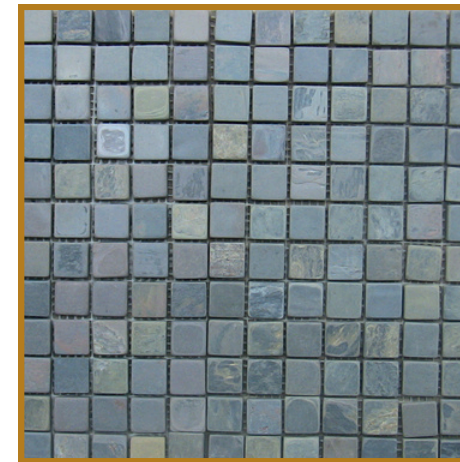

INDIAN MULTICOLOR