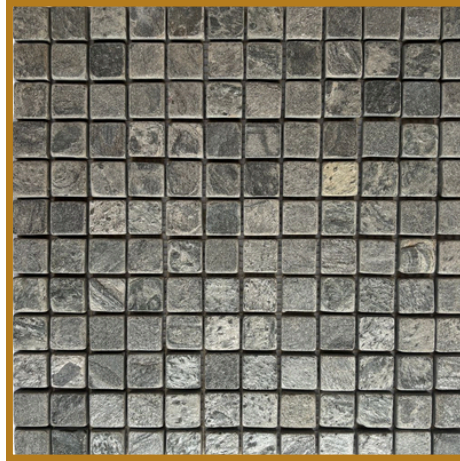

STONE MOSAIC

SIZE -12" x12" THICKNESS -10MM

SILVER GREY