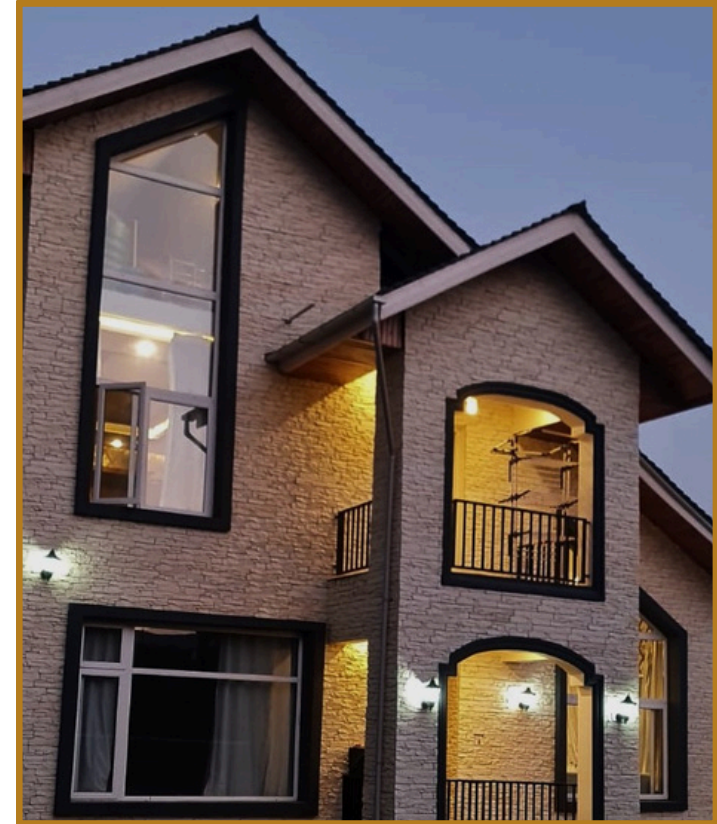

CULTURED STONE

SIZE - 6"X 22" THICKNESS -25MM

OFF WHITE