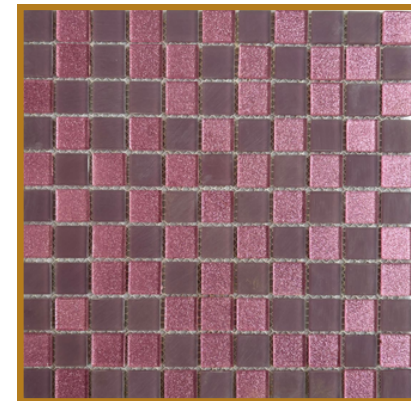

SPARKLING ROSE