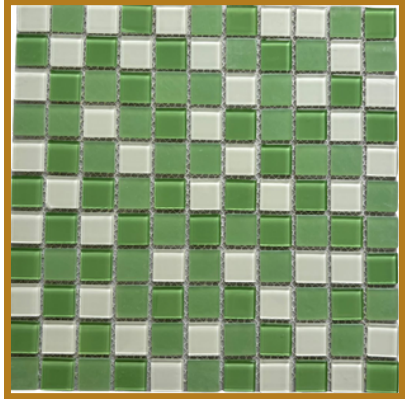

# GLASS MOSAIC

SIZE - 11" x 12" THICKNESS - 3MM

ROMA VERDE

MARUTI ORANGE

ROMA GREY

GOLDEN SILVER

BRUN CLAIR

BRUNO