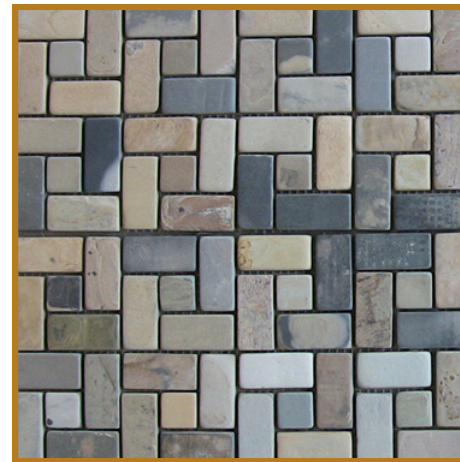

INDIAN AUTUMN PIN
WHEEL