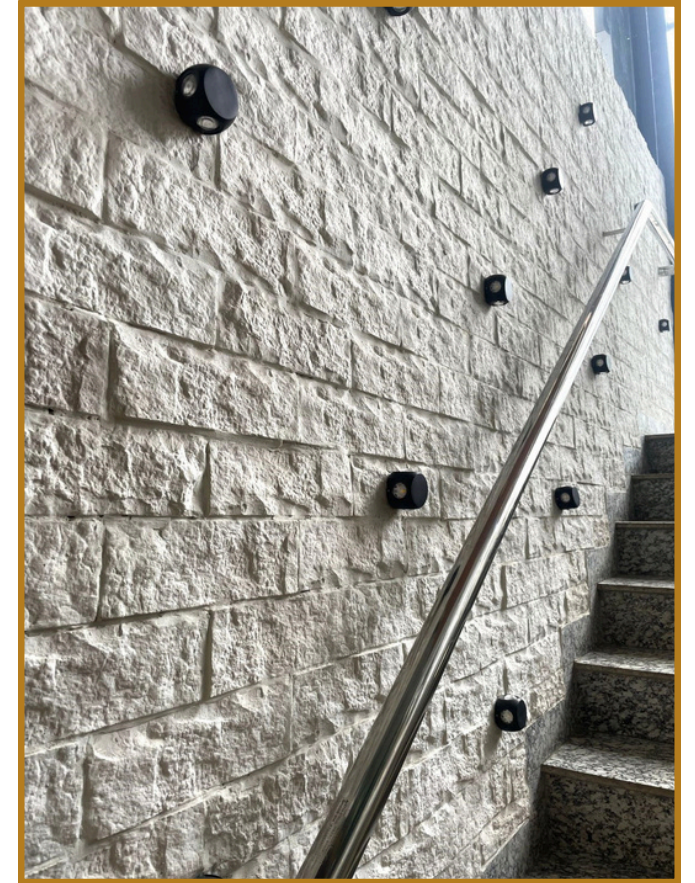

ROCK BRICKS SIZE - 4"X12" THICKNESS - 15MM

SNOW WHITE