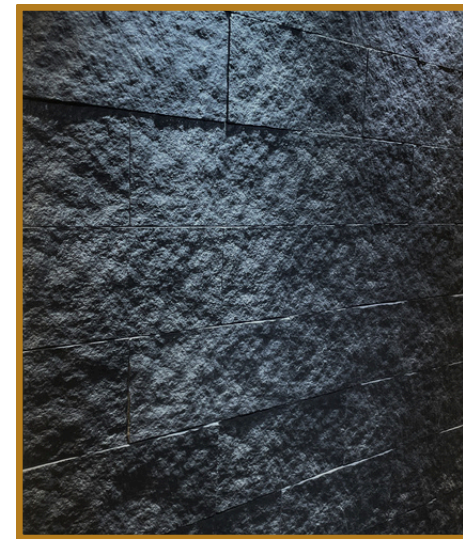

CHARCOAL BLACK