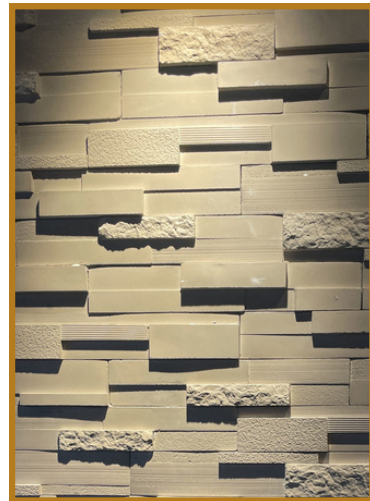

# WHAT IS A FAUX STONE?

A FAUX STONE IS A CASTED CONCRETE PANEL WHICH REPLICATES THE LOOK, THE TEXTURE, THE COLOUR SHADE OF A NATURAL STONE !

# ROCKTILES SIZE -4"X24" THICKNESS- 10 TO 20MM

AFRICAN BLACK

SUN BEIGE

DUSTY BROWN

CHARCOAL GREY

DUSTY BROWN

AFRICAN BLACK

# ROCK BRICKS SIZE - 4"X12" THICKNESS - 15MM

AFRICAN BLACK

CLOUDY WHITE

GOLDEN BEIGE

SNOW WHITE