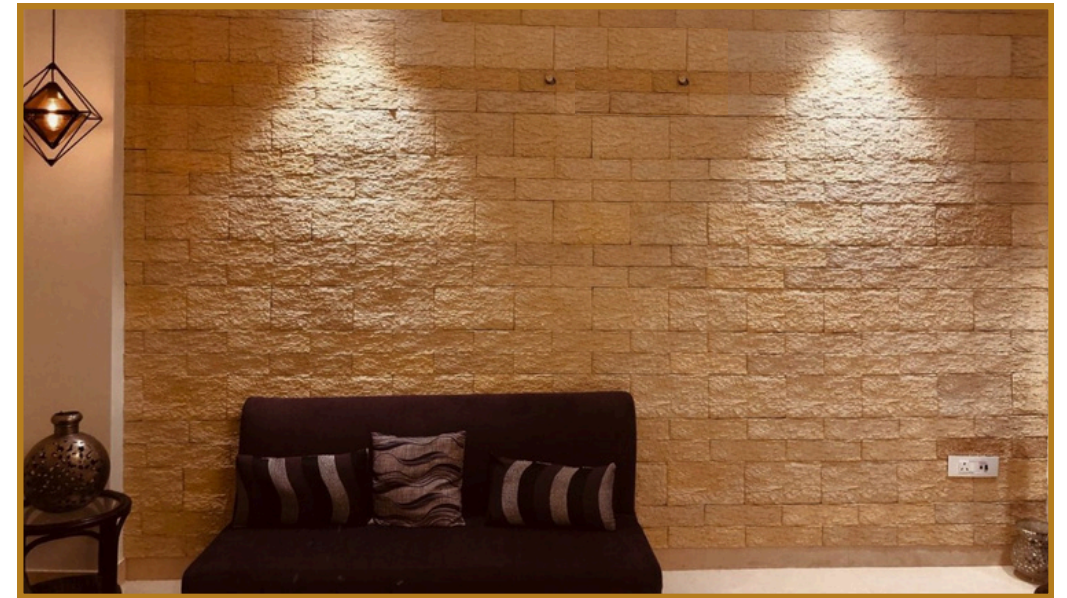

BARK DESIGN

SIZE -11" x17" THICKNESS -15MM

SUN BEIGE