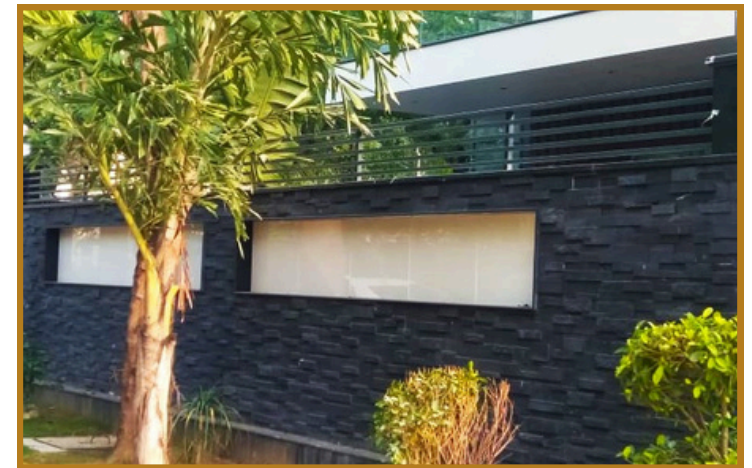

AFRICAN BLACK