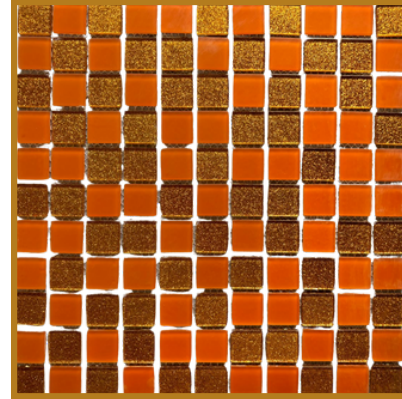

DUSTY RED

EARTHY BROWN

BRIGHT RED

EARTHLY BROWN

SNOW WHITE

BRIGHT RED

MEXICAN BROWN

SNOW WHITE

SILVER GREY

ROYAL DESERT

DRIFTING DUNES

ROYAL DESERT PIN
WHEEL

INDIAN AUTUMN PIN
WHEEL

INDIAN MULTICOLOR

GLASS MOSAIC

SIZE -11" x12" THICKNESS -3MM

ROMA VERDE

MARUTI ORANGE

ROMA GREY

GOLDEN SILVER

BRUN CLAIR

BRUNO

ROMA BROWN

SPARKLING ROSE