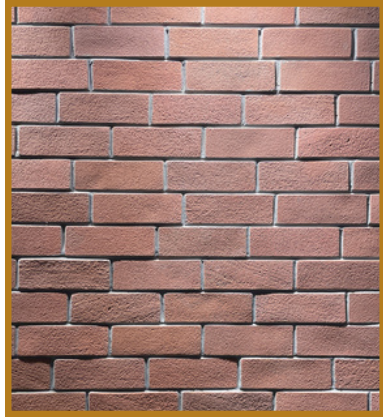

ZEN STONE

INSPIRED BY NATURE....

WORLD CLASS FAUX STONE FOR
EXTERIOR & INTERIOR WALLS

ZS

ZEN STONE

WHAT IS A FAUX STONE?

A FAUX STONE IS A CASTED CONCRETE PANEL WHICH REPLICATES THE LOOK, THE TEXTURE, THE COLOUR SHADE OF A NATURAL STONE !

LEDGE STONE DESIGN

SIZE - ASSORTED STONE SIZES THICKNESS -15MM to 25MM

BROWN

ROCKY GREY

MUD BROWN

RIVER STONE

ANTIQUUE BRICKS

SIZE - 3"X9", 2'X9.5" THICKNESS - 10 TO 12MM & 13 TO 15 MM