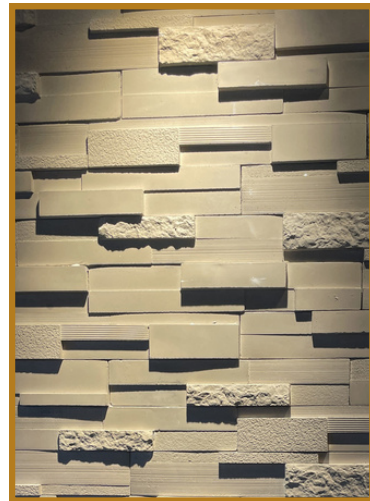

ZEN STONE

INSPIRED BY NATURE....

WORLD CLASS FAUX STONE FOR
EXTERIOR & INTERIOR WALLS

ZS

ZEN STONE

WHAT IS A FAUX STONE?

A FAUX STONE IS A CASTED CONCRETE PANEL WHICH REPLICATES THE LOOK, THE TEXTURE, THE COLOUR SHADE OF A NATURAL STONE !

DUSTY RED

EARTHY BROWN

BRIGHT RED

EARTHLY BROWN

SNOW WHITE

BRIGHT RED

MEXICAN BROWN

SNOW WHITE

ROCKTILES SIZE -4"X24" THICKNESS- 10 TO 20MM

AFRICAN BLACK

SUN BEIGE

DUSTY BROWN

CHARCOAL GREY

DUSTY BROWN

AFRICAN BLACK

ROCK BRICKS SIZE - 4"X12" THICKNESS - 15MM

AFRICAN BLACK

CLOUDY WHITE

GOLDEN BEIGE

SNOW WHITE

BARK DESIGN

SIZE -11" x17" THICKNESS -15MM

BARK GREY

BARK BROWN