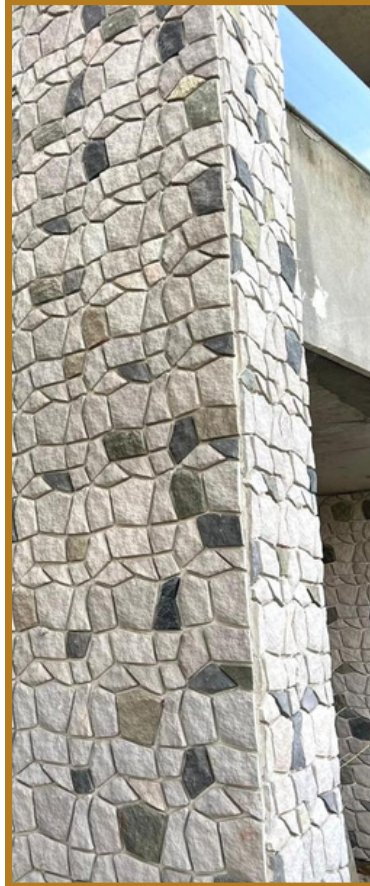

CLOUDY WHITE