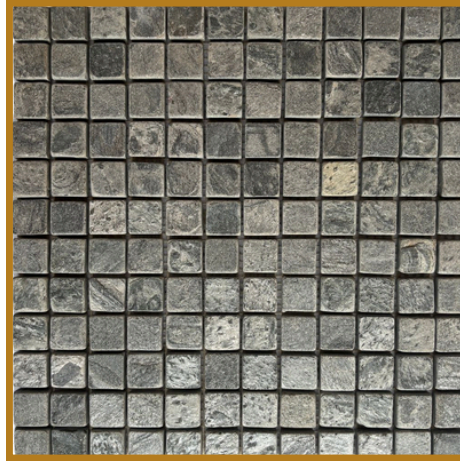

SUN BEIGE

LIMESTONE PATTERN

SIZE -9" X18" THICKNESS -18MM

SNOW WHITE WITH BEIGE MAPLE LEAF

SANDY BROWN

SNOW WHITE

SAND BROWN WITH BROWN MAPLE LEAF

CHARCOAL BLACK

OFF WHITE

OCEAN WAVE DESIGN SIZE - 8"X18" THICKNESS -15MM

BURNT BROWN

AFRICAN BLACK

LIGHT BEIGE

SANDY BROWN

STONE MOSAIC

SIZE -12" x12" THICKNESS -10MM