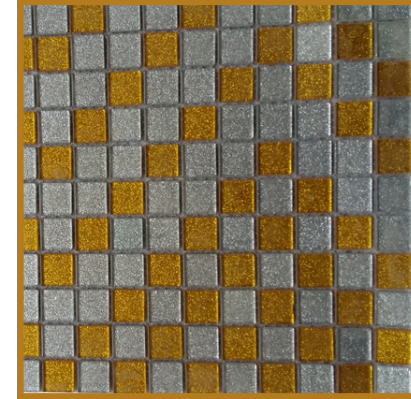

ZEN STONE

INSPIRED BY NATURE....

WORLD CLASS FAUX STONE FOR
EXTERIOR & INTERIOR WALLS

ZS

ZEN STONE

WHAT IS A FAUX STONE?

A FAUX STONE IS A CASTED CONCRETE PANEL WHICH REPLICATES THE LOOK, THE TEXTURE, THE COLOUR SHADE OF A NATURAL STONE !

ROMA VERDE

MARUTI ORANGE

ROMA GREY

GOLDEN SILVER

BRUN CLAIR

BRUNO

ROMA BROWN

SPARKLING ROSE