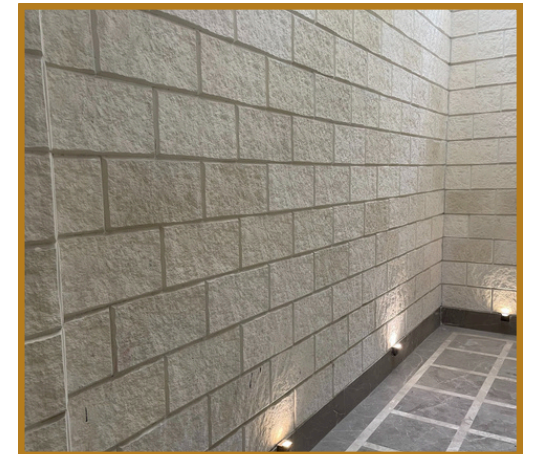

SUN BEIGE WITH CORNERS