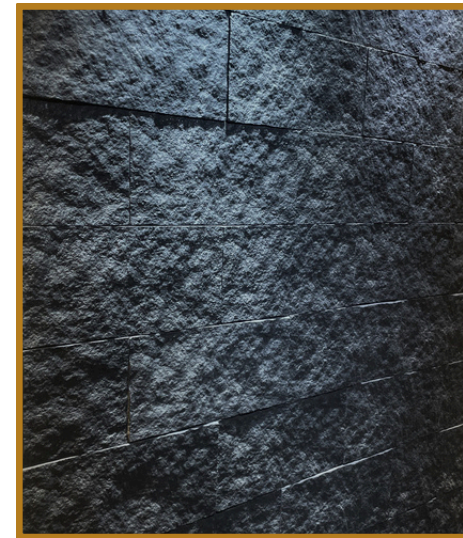

SUN BEIGE

LIMESTONE PATTERN

SIZE -9" X18" THICKNESS -18MM

SNOW WHITE WITH BEIGE MAPLE LEAF

SANDY BROWN

SNOW WHITE

SAND BROWN WITH BROWN MAPLE LEAF

CHARCOAL BLACK