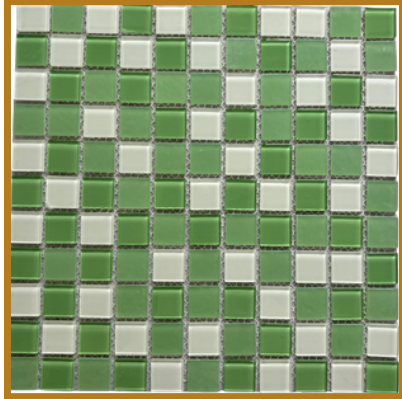

SILVER GREY

ROYAL DESERT

DRIFTING DUNES

ROYAL DESERT PIN
WHEEL

INDIAN AUTUMN PIN
WHEEL

INDIAN MULTICOLOR

GLASS MOSAIC

SIZE -11" x12" THICKNESS -3MM