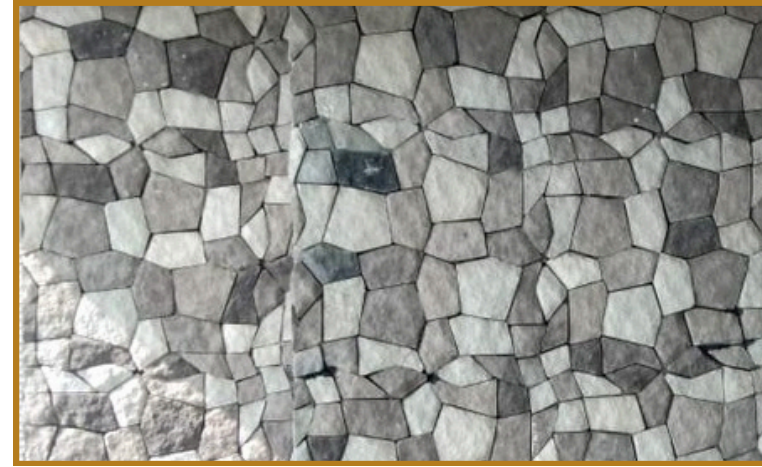

ZEN STONE

INSPIRED BY NATURE....

WORLD CLASS FAUX STONE FOR
EXTERIOR & INTERIOR WALLS

ZS

ZEN STONE

WHAT IS A FAUX STONE?

A FAUX STONE IS A CASTED CONCRETE PANEL WHICH REPLICATES THE LOOK, THE TEXTURE, THE COLOUR SHADE OF A NATURAL STONE !

SUN BEIGE WITH CORNERS

RANDOM RUBBLE

SIZE - ASSORTED SIZES & THICKNESS

ROCKY GREY

CLOUDY WHITE

ATLANTA GREY

CLOUDY WHITE

SANDY BROWN