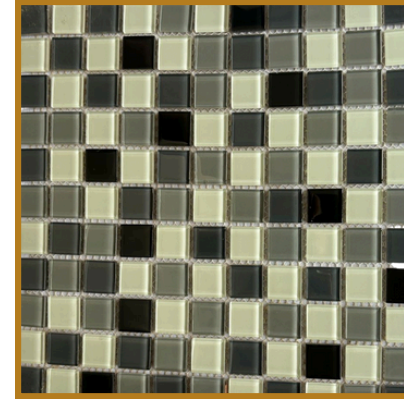

GLASS MOSAIC

SIZE -11" x12" THICKNESS -3MM

ROMA GREY