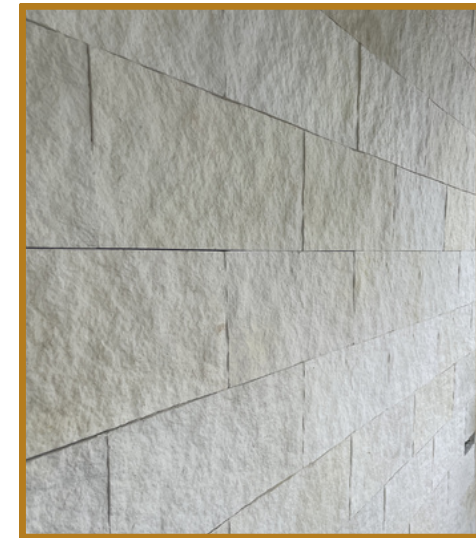

SUN BEIGE

LIMESTONE PATTERN

SIZE -9" X18" THICKNESS -18MM

SNOW WHITE WITH BEIGE MAPLE LEAF

SANDY BROWN

SNOW WHITE

SAND BROWN WITH BROWN MAPLE LEAF

CHARCOAL BLACK