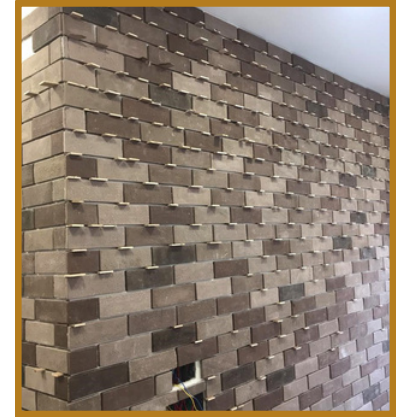

EARTHLY BROWN