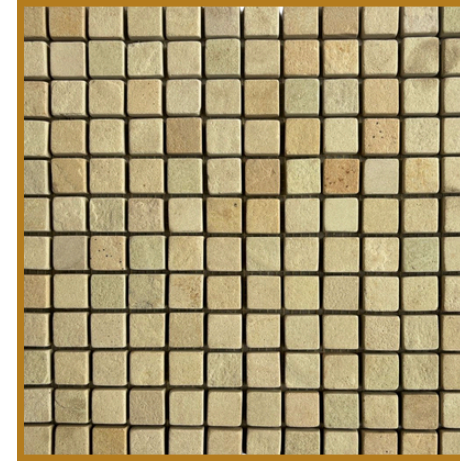

DRIFTING DUNES