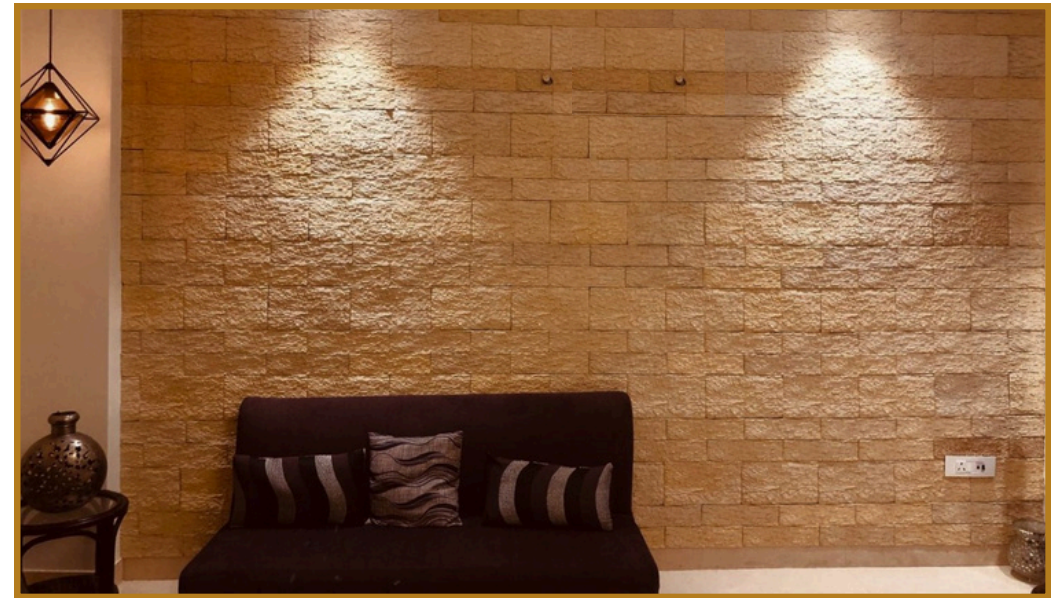

BARK DESIGN

SIZE -11" x17" THICKNESS -15MM

SUN BEIGE