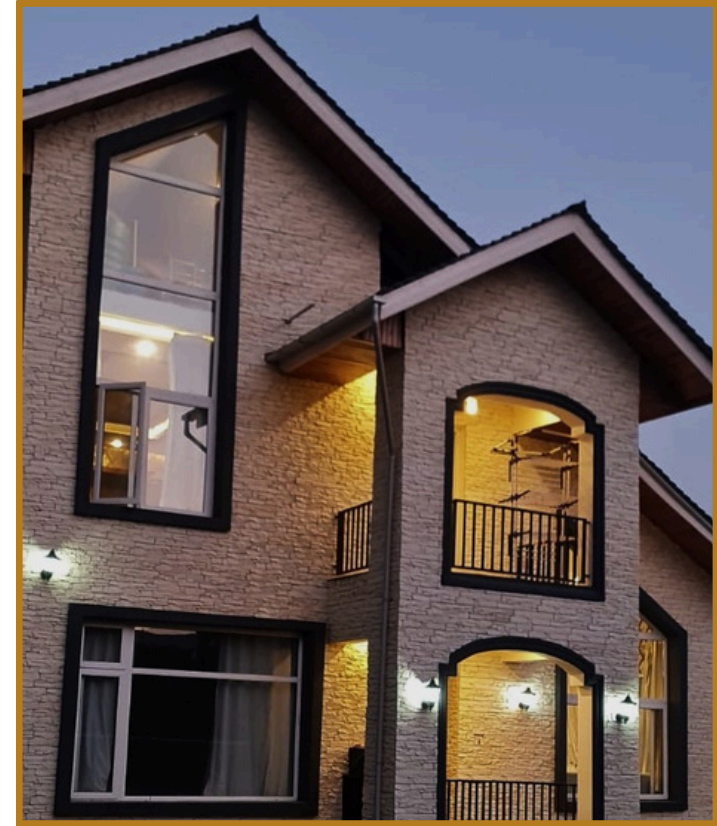

CULTURED STONE

SIZE - 6"X 22" THICKNESS -25MM

OFF WHITE